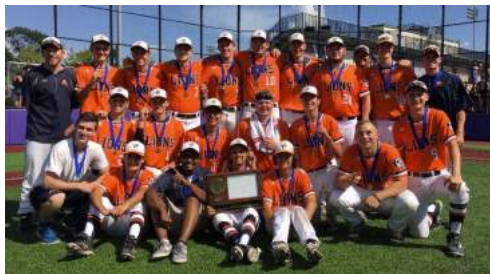

ATHLETICS

Spring Sports Updates

Baseball Heads to Class A State Tournament!

After being crowned back-to-back Section 4A Champions last week, the Lions baseball team is scheduled to host Ely at Mini Met Stadium in Jordan at **3:00 pm** for the State Class A Quarterfinal contest on **Thursday, June 15**. A fan bus is scheduled to depart Legacy Sports Center Door #4 at 1:30 pm on Thursday. Gate Admission of $6 for students and $8 for adults will be charged at Quarterfinals and Semifinals. Championship gate at Target Field Monday, June 19 will be $7 for students and $10 for adults. Brackets ~ <http://www.mshsl.org/mshsl/showxmlbrackets.asp?tournid=2888&bracket=7375>